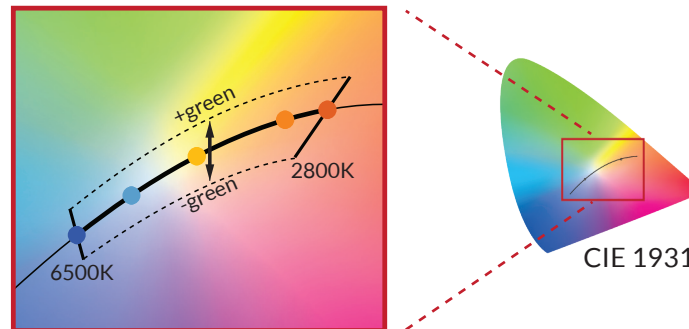

FEATURES

- DMX controllable (3-channels: intensity, CCT, hue)
- Dims to 0% without flicker or color shift
- 2800-6500K continuous CCT tuning
- High CRI values at every color temperature
- ± 0.25 green adjustment
- Precise color calibration for consistent quality
- 300W tungsten output (85W draw)
- Designed for use with standard pipe-clamps
- Less than 8" of clearance required
- Lightweight (less than 4 lbs with AC power cable)
- Integrated power supply
- Optional light modifiers available

COMPREHENSIVE COLOR CALIBRATION

ensures cinema-caliber precision and light quality at all settings

MULTI-PHOSPHOR SPECTRUM for excellent color rendering

Industry-leading CRI scores on difficult color samples (R9, R12)

*CRI_{Ra} is the averaged result of R1 to R8; CRI_{Ext} is the averaged value of R1 to R15. Typical values shown.

PHOTOMETRIC DATA

SPECIFICATIONS

Beam Angle	65° (33° With 2" Fresnel)
CCT Range	2800 - 6500K Continuous Tuning
CRI	97 Typical
Hue	±0.25 Green
Dimming	100% - 0% Flicker Free
Light Engine	Dense Matrix LED
Power Draw	85W Max
AC Input	120V AC, 60Hz
DMX Control	3-CH (Intensity, CCT, Hue) via RJ45 Ports
Display Type	OLED
Weight	3.4lbs / 1.5kg (With AC Power Cable)
Size (L x W x H)	8.2in x 4.7in x 5.6in / 20.8cm x 11.9cm x 14.2cm
Mounting Hole Diameter	0.5in
AC Cable Length	US: 10ft / 3m, International: 4.5ft / 1.4m
Thermal Design	Advanced Vapor Cooling System (Fan Cooled)
Acoustic Noise	22.7dB (Professional Recording Studio Level)
Operating Temperature	32° - 104° F / 0° - 40° C