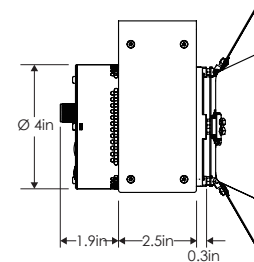

CCT	R1	R2	R3	R4	R5	R6	R7	R8	R9	R10	R11	R12	R13	R14	R15	CRI _{Ra} *	CRI _{Ext} *	TLCI
3200K	99	99	95	98	98	98	98	97	94	94	98	87	99	96	98	98	96	98
5600K	98	99	98	95	96	97	97	96	89	95	95	88	98	98	97	97	96	98
6500K	99	99	98	96	97	98	97	97	96	97	97	88	98	99	97	97	97	98

*CRI_{Ra} is the averaged result of R1 to R8; CRI_{Ext} is the averaged value of R1 to R15. Typical values shown.

PHOTOMETRIC DATA

SPECIFICATIONS

Beam Angle	65° (33° With 2" Fresnel)
CCT Range	2800 - 6500K Continuous Tuning
CRI	97 Typical
Hue	±0.25 Green
Dimming	100% - 0% Flicker Free
Light Engine	Dense Matrix LED
Power Draw	85W Max
AC Input	120V AC, 60Hz
DMX Control	3-CH (Intensity, CCT, Hue) via RJ45 Ports
Display Type	OLED
Weight	3.4lbs / 1.5kg (With AC Power Cable)
Size (L x W x H)	8.2in x 4.7in x 5.6in / 20.8cm x 11.9cm x 14.2cm
Mounting Hole Diameter	0.5in
AC Cable Length	US: 10ft / 3m, International: 4.5ft / 1.4m
Thermal Design	Advanced Vapor Cooling System (Fan Cooled)
Acoustic Noise	22.7dB (Professional Recording Studio Level)
Operating Temperature	32° - 104° F / 0° - 40° C