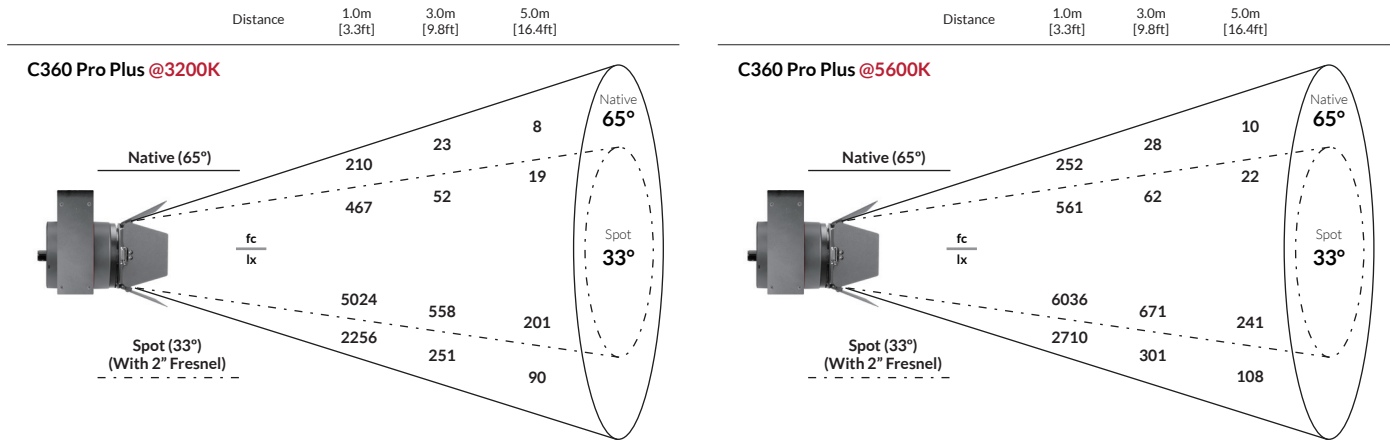

FEATURES

- DMX controllable (3-channels: intensity, CCT, hue)
- Dims to 0% without flicker or color shift
- 2800-6500K continuous CCT tuning
- High CRI values at every color temperature
- ± 0.25 green adjustment
- Precise color calibration for consistent quality
- 300W tungsten output (85W draw)
- Designed for use with standard pipe-clamps
- Less than 8" of clearance required
- Lightweight (less than 4 lbs with AC power cable)
- Integrated power supply
- Optional light modifiers available

*CRI_{Ra} is the averaged result of R1 to R8; CRI_{Ext} is the averaged value of R1 to R15. Typical values shown.

PHOTOMETRIC DATA

SPECIFICATIONS

Beam Angle	65° (33° With 2" Fresnel)
CCT Range	2800 - 6500K Continuous Tuning
CRI	97 Typical
Hue	±0.25 Green
Dimming	100% - 0% Flicker Free
Light Engine	Dense Matrix LED
Power Draw	85W Max
AC Input	120V AC, 60Hz
DMX Control	3-CH (Intensity, CCT, Hue) via RJ45 Ports
Display Type	OLED
Weight	3.4lbs / 1.5kg (With AC Power Cable)
Size (L x W x H)	8.2in x 4.7in x 5.6in / 20.8cm x 11.9cm x 14.2cm
Mounting Hole Diameter	0.5in
AC Cable Length	US: 10ft / 3m, International: 4.5ft / 1.4m
Thermal Design	Advanced Vapor Cooling System (Fan Cooled)
Acoustic Noise	22.7dB (Professional Recording Studio Level)
Operating Temperature	32° - 104° F / 0° - 40° C