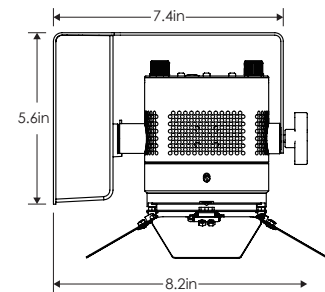

CCT	R1	R2	R3	R4	R5	R6	R7	R8	R9	R10	R11	R12	R13	R14	R15	CRI _{Ra} *	CRI _{Ext} *	TLCI
3200K	99	99	95	98	98	98	98	97	94	94	98	87	99	96	98	98	96	98
5600K	98	99	98	95	96	97	97	96	89	95	95	88	98	98	97	97	96	98
6500K	99	99	98	96	97	98	97	97	96	97	97	88	98	99	97	97	97	98

*CRI_{Ra} is the averaged result of R1 to R8; CRI_{Ext} is the averaged value of R1 to R15. Typical values shown.

PHOTOMETRIC DATA

SPECIFICATIONS

Beam Angle	65° (33° With 2" Fresnel)
CCT Range	2800 - 6500K Continuous Tuning
CRI	97 Typical
Hue	±0.25 Green
Dimming	100% - 0% Flicker Free
Light Engine	Dense Matrix LED
Power Draw	85W Max
AC Input	120V AC, 60Hz
DMX Control	3-CH (Intensity, CCT, Hue) via RJ45 Ports
Display Type	OLED
Weight	3.4lbs / 1.5kg (With AC Power Cable)
Size (L x W x H)	8.2in x 4.7in x 5.6in / 20.8cm x 11.9cm x 14.2cm
Mounting Hole Diameter	0.5in
AC Cable Length	US: 10ft / 3m, International: 4.5ft / 1.4m
Thermal Design	Advanced Vapor Cooling System (Fan Cooled)
Acoustic Noise	22.7dB (Professional Recording Studio Level)
Operating Temperature	32° - 104° F / 0° - 40° C